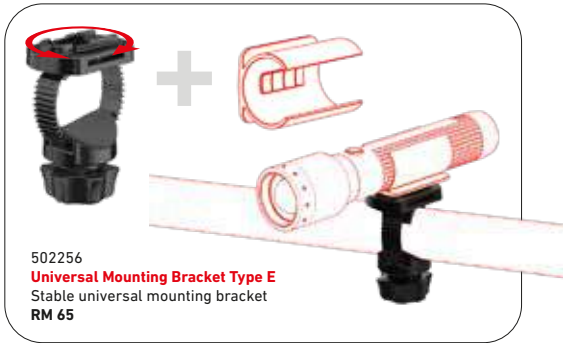

With just one click, this new interface easily connects the lamps of the new P-series with a wide range of accessories. The perfect light thus becomes even more multifunctional.

502256
Universal Mounting Bracket Type E
Stable universal mounting bracket
RM 65