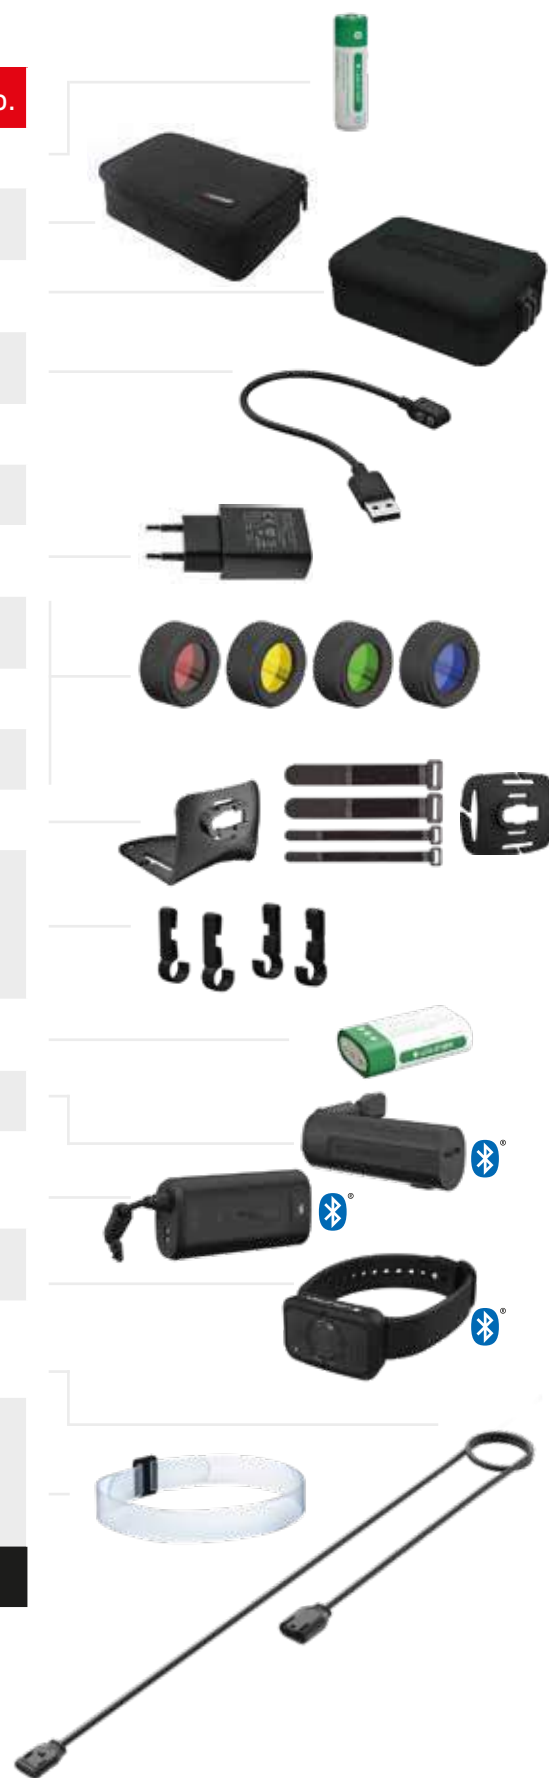

MODEL	FITS WITH	Item No.
21700 Li-ion rechargeable battery 4800mAh	P7R Core, Work, Signature H7R Core, Work, Signature	502262
Case Type A	P6R Signature, Work P7R Core, Signature, Work	502263
Case Type B	P6R Signature, Work P7R Core, Signature, Work	502264
Magnetic Charging Cable Type A	Complete new P&H-series (rechargeable products)	502265
Pouch Type O	P6R Work, P7R Work	502268
Leather Pouch Type D	P6R Signature, P7R Signature	502269
USB Adapter 2.4A	Complete new P&H-series (rechargeable products)	502271
Color Filter Set 32mm	H5 Core H5R Core, Work	502307
Color Filter Set 40mm	H7R Core, Signature, Work	502308
Color Filter Set 47mm	H15R Core, Work	502309
Helmet Connecting Kit Type H	Complete new H-series	502314
Helmet Band Fixing Clip Type A	H19R Core, Signature H15R Core, Work H7R Core, Signature, Work H5R Core, Work H5 Core	502313
2x 21700 Li-ion rechargeable battery Pack	H19R Core, Signature H15R Core, Work	502310
Bluetooth® 21700 Li-ion battery box	H7R Core, Signature, Work	502410
Bluetooth® 2x 21700 Li-ion battery box	H19R Core, Signature H15R Core, Work H7R Signature, Work	502411
Wireless Remote Control Type A	H19R Signature H7R Signature	502311
Extension Cable Type C	H19R Core, Signature H15R Core, Work H7R Signature, Work	502312
Transparent Silicone Headband Type A	H19R Core, Signature H15R Core, Work H7R Core, Signature, Work H5R Core, Work H5 Core	502451