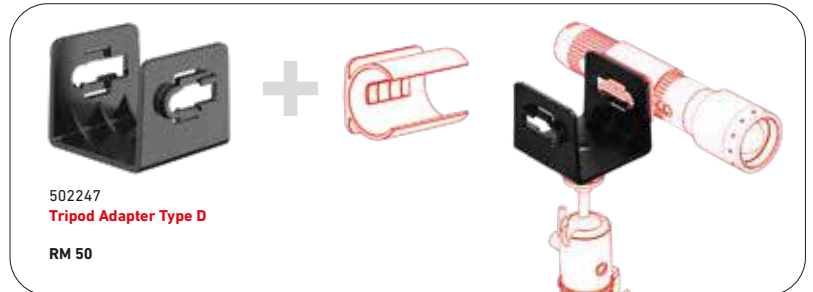

With just one click, this new interface easily connects the lamps of the new P-series with a wide range of accessories. The perfect light thus becomes even more multifunctional.

502256
Universal Mounting Bracket Type E
Stable universal mounting bracket
RM 65